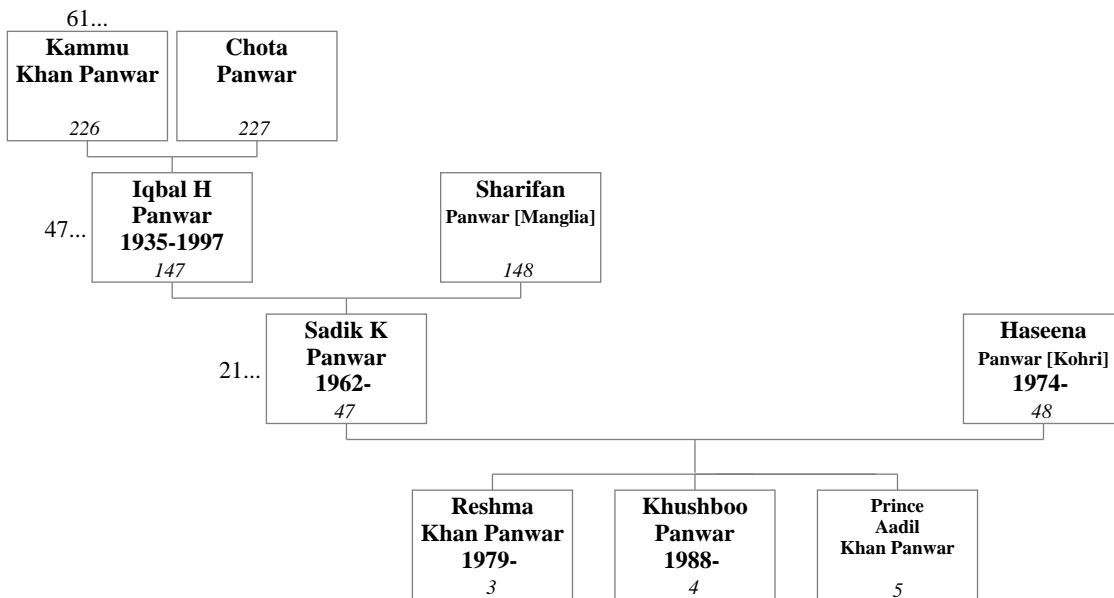

2. Sadik Khan Panwar and Haseena Panwar [Kohri]